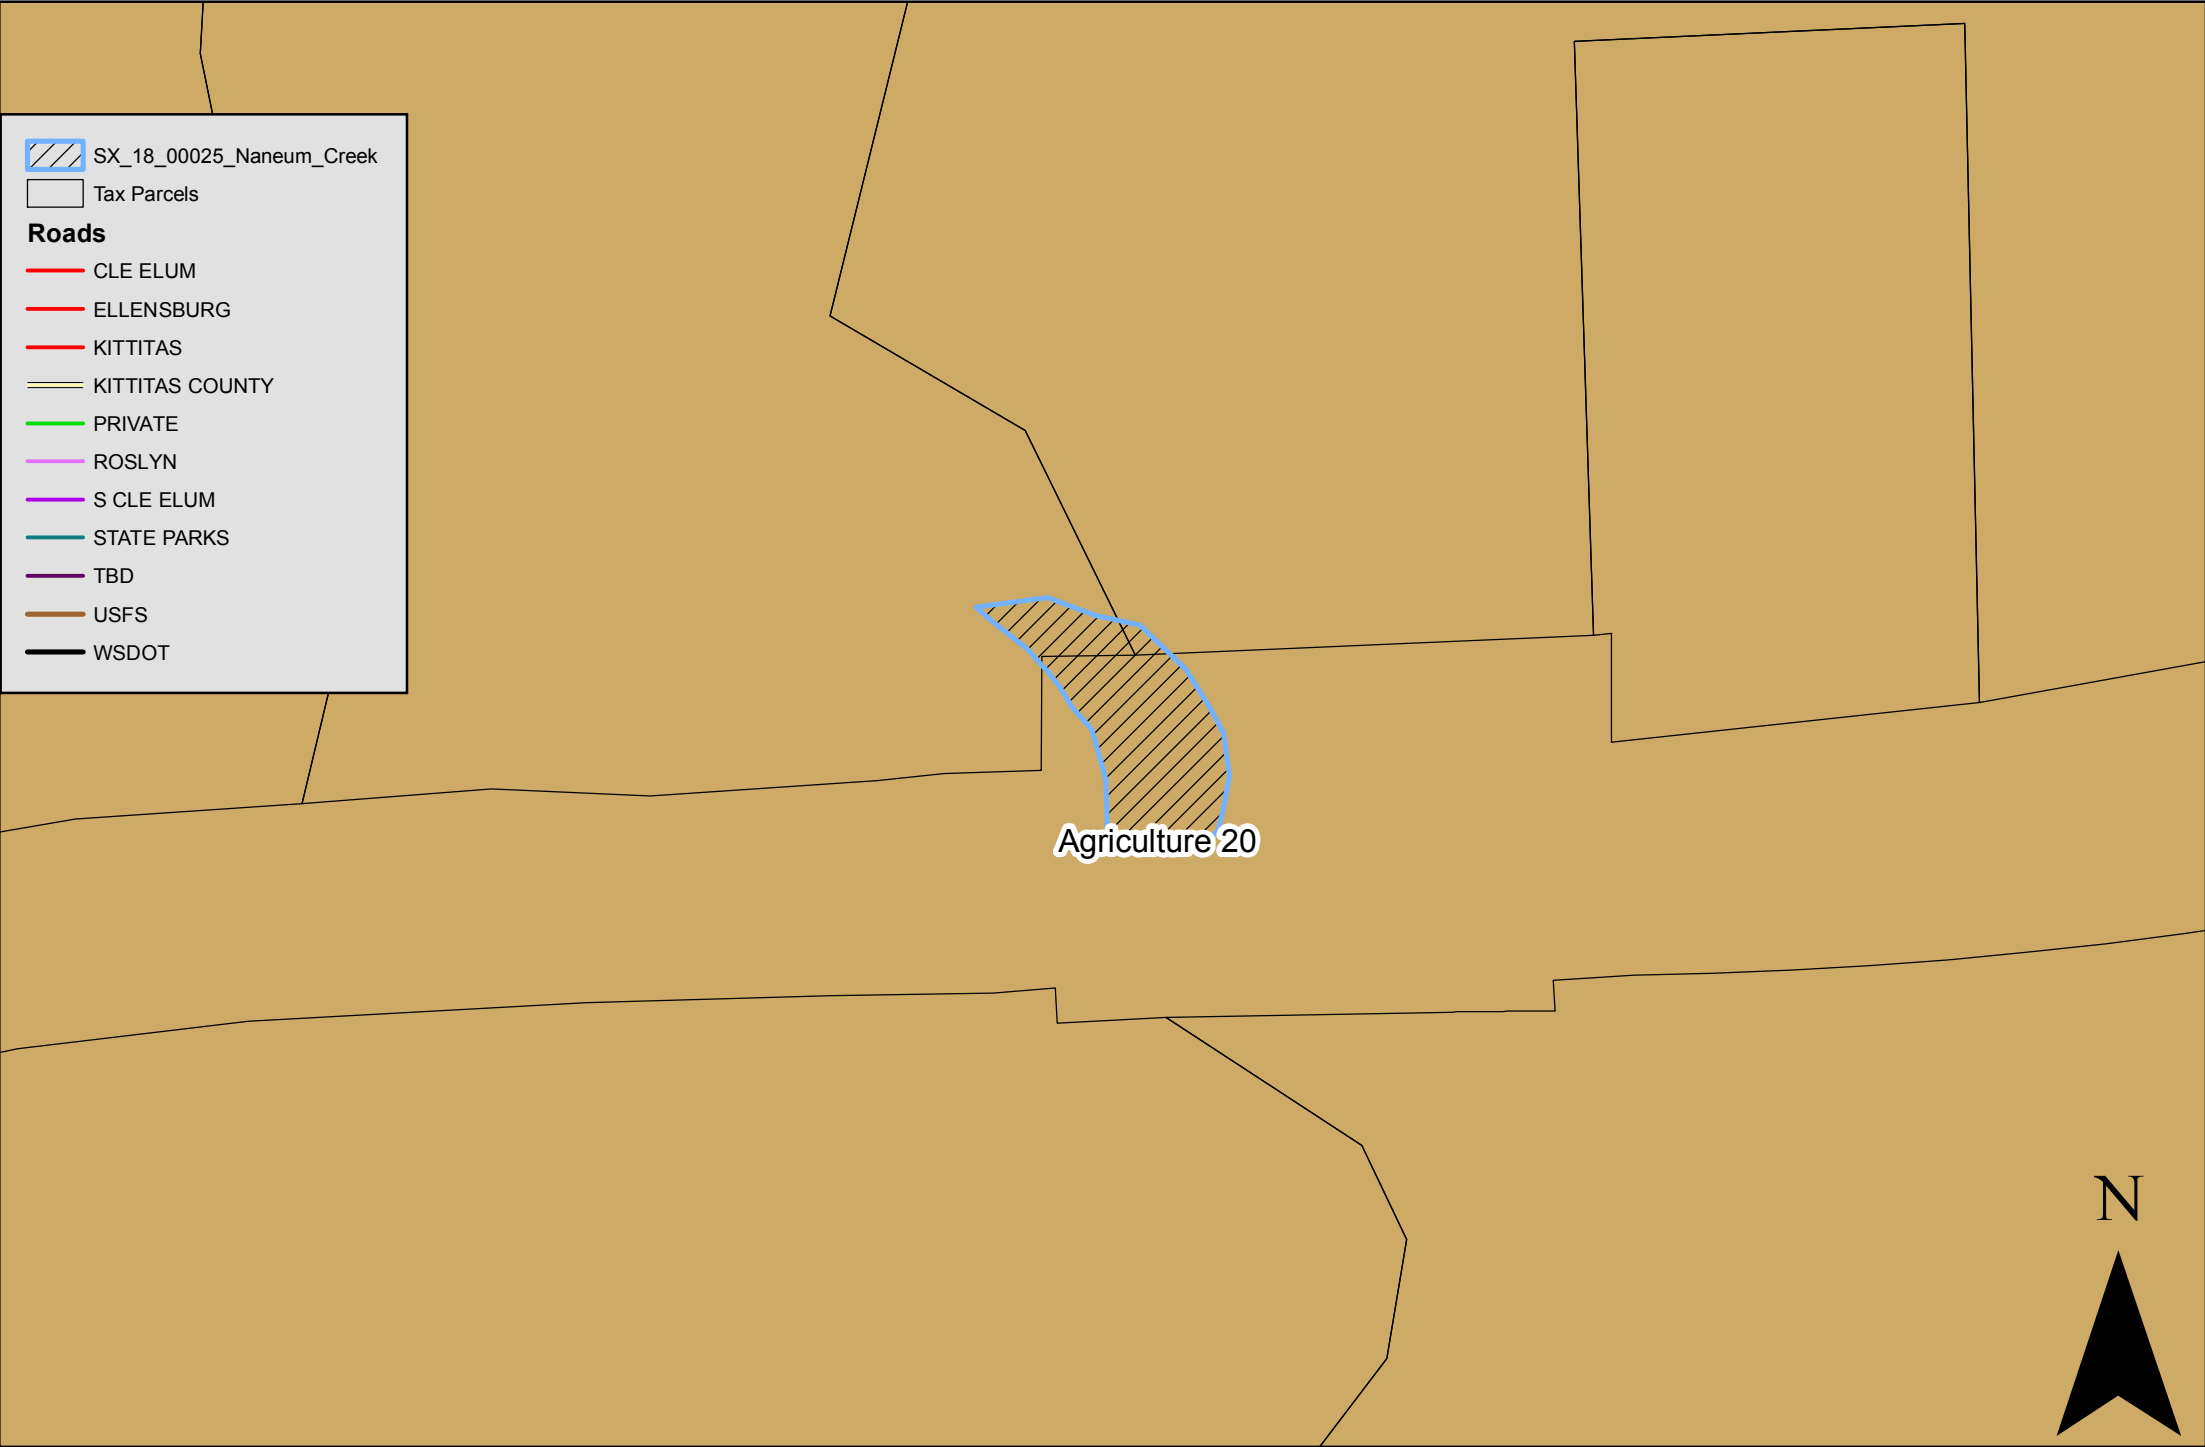

Naneum Creek

 SX_18_00025_Naneum_Creek

 Tax Parcels

Roads

-  CLE ELUM
-  ELLENSBURG
-  KITTITAS
-  KITTITAS COUNTY
-  PRIVATE
-  ROSLYN
-  S CLE ELUM
-  STATE PARKS
-  TBD
-  USFS
-  WSDOT

Agriculture 20

1:1,500

Zoning